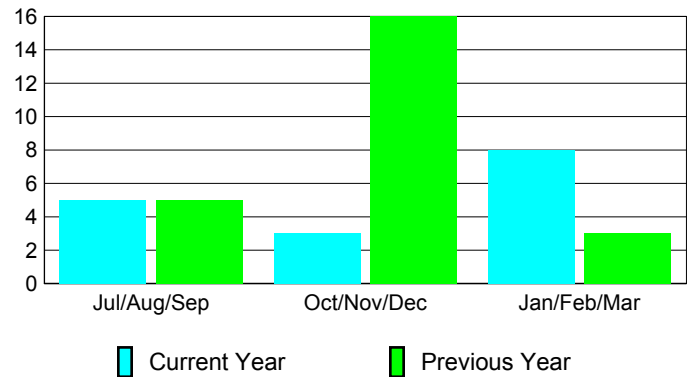

Membership Results 2008-2009

Membership 2007-2008

Month	Net Memb Goal	Actual New Memb	Actual Dropped Memb	Gain/Loss of Memb	Gain/Loss of Memb
Jul/Aug/Sep	20	18	-13	5	5
Oct/Nov/Dec	40	23	-20	3	16
Jan/Feb/Mar	20	19	-11	8	3
Totals	80	60	-44	16	24

Membership Results 2008-2009

Goal, New, Dropped, Gain/Loss

Comparison of Membership Gain/Loss

Current Year Compared to the Previous Year

Gender Comparison 2008-2009