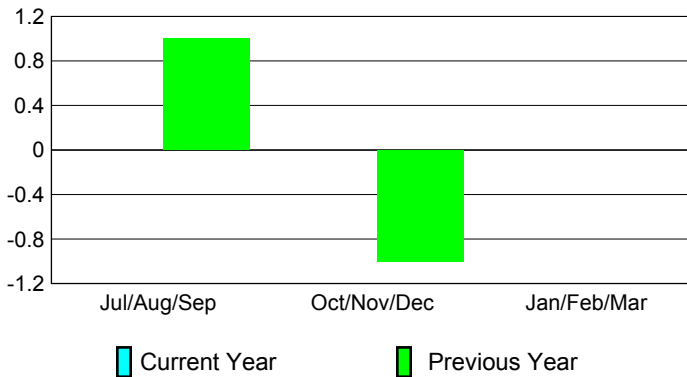

2008-2009 GMT Quarterly Report for District (or Undistricted) **District 102 C**

GMT: **Horst P Kirchgatterer**

Location: **SWITZERLAND**

GMT CA: **4**

CLUBS

Club Results 2008-2009

Clubs 2007-2008

Month	New Club Goal	Actual New Clubs	Actual Dropped Clubs	Gain/Loss of Clubs	Gain/Loss of Clubs
Jul/Aug/Sep	0	0	0	0	1
Oct/Nov/Dec	1	0	0	0	-1
Jan/Feb/Mar	0	0	0	0	0
Totals	1	0	0	0	0

Club Results 2008-2009

Goal, New, Dropped, Gain/Loss

Comparison of Club Gain/Loss

Current Year Compared to the Previous Year

YTD Status Quo Clubs 2008-2009

Status Quo Clubs Compared to Status Quo Members

MEMBERSHIP