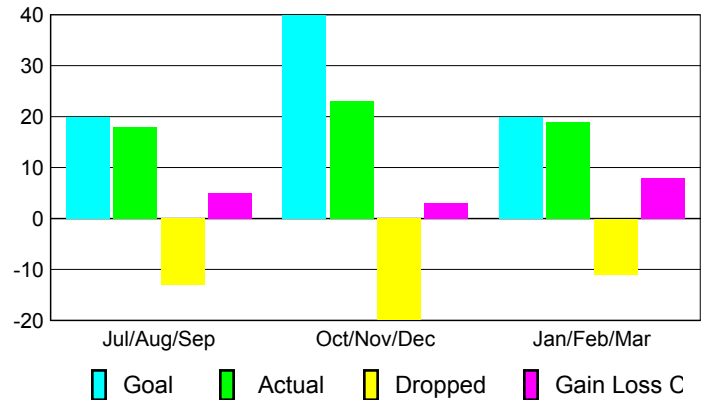

Membership Results 2008-2009

Goal, New, Dropped, Gain/Loss