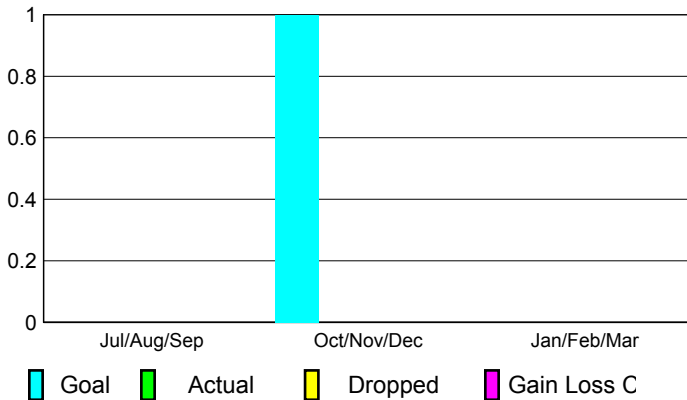

2008-2009 GMT Quarterly Report for District (or Undistricted) **District 102 C**

GMT: **Horst P Kirchgatterer**

Location: **SWITZERLAND**

GMT CA: **4**

CLUBS

Club Results 2008-2009

Clubs 2007-2008

Month	New Club Goal	Actual New Clubs	Actual Dropped Clubs	Gain/Loss of Clubs	Gain/Loss of Clubs
Jul/Aug/Sep	0	0	0	0	1
Oct/Nov/Dec	1	0	0	0	-1
Jan/Feb/Mar	0	0	0	0	0
Totals	1	0	0	0	0

Club Results 2008-2009

Goal, New, Dropped, Gain/Loss

Comparison of Club Gain/Loss

Current Year Compared to the Previous Year

YTD Status Quo Clubs 2008-2009

Status Quo Clubs Compared to Status Quo Members

MEMBERSHIP